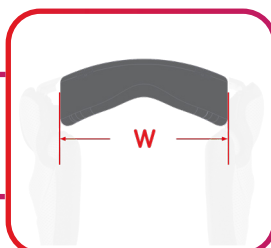

CONTOUR 350 (NEW OPTION)
W: 350mm, H: 210mm

WAS COMFI STD/EXT

COMFI STANDARD
W: 250mm, H: 140mm

COMFI EXTENDED
W: 250mm, H: 140mm, D: 180mm

NOW STD & EXT LATERAL

STANDARD LATERAL
W: 250mm, H: 170mm, D: 145mm

EXTENDED LATERAL
W: 260mm, H: 190mm, D: 180mm

PAEDIATRIC STANDARD LATERAL
(NEW OPTION)
W: 220mm, H: 150mm, D: 120mm

PAEDIATRIC EXTENDED LATERAL
(NEW OPTION)
W: 230mm, H: 180mm, D: 160mm

WAS ADJ. LATERAL

ADJUSTABLE LATERAL SMALL
W: 170mm, H: 150mm

ADJUSTABLE LATERAL LARGE
W: 220mm, H: 190mm

NOW ADJUSTABLE LATERAL

ADJUSTABLE LATERAL 150
W: 175mm, H: 145mm

ADJUSTABLE LATERAL 250
W: 220mm, H: 185mm