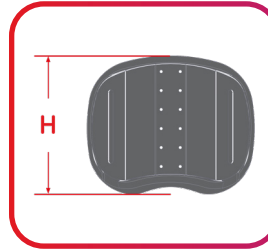

WAS COMPACT

COMPACT
W: 250mm, H: 100mm

NOW COMFORT

COMFORT 250
W: 260mm, H: 125mm

COMFORT 350 (NEW OPTION)
W: 340mm, H: 165mm

WAS SQUARE

SQUARE SMALL
W: 170mm, H: 150mm

SQUARE LARGE
W: 220mm, H: 190mm

NOW CIRCLE

CIRCLE 150
W: 175mm, H: 145mm

CIRCLE 250
W: 220mm, H: 185mm

WAS CONTOURED

CONTOURED SMALL
W: 280mm, H: 120mm

CONTOURED LARGE
W: 350mm, H: 150mm

NOW CONTOUR

CONTOUR 250
W: 280mm, H: 165mm

EXTENDED LATERAL
W: 260mm, H: 190mm, D: 180mm

PAEDIATRIC STANDARD LATERAL
(NEW OPTION)
W: 220mm, H: 150mm, D: 120mm

PAEDIATRIC EXTENDED LATERAL
(NEW OPTION)
W: 230mm, H: 180mm, D: 160mm

WAS ADJ. LATERAL

ADJUSTABLE LATERAL SMALL
W: 170mm, H: 150mm

ADJUSTABLE LATERAL LARGE
W: 220mm, H: 190mm

NOW ADJUSTABLE LATERAL

ADJUSTABLE LATERAL 150
W: 175mm, H: 145mm

ADJUSTABLE LATERAL 250
W: 220mm, H: 185mm