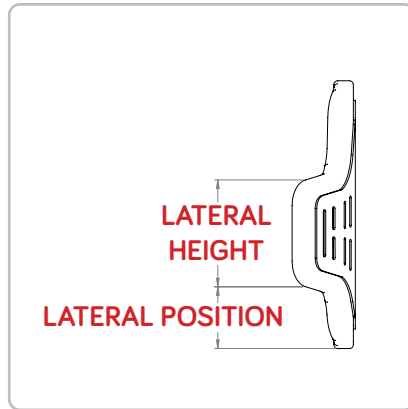

SIMPLY MEASURE FROM THE DESIRED  
FINISH HEIGHT TO 1" BELOW PSIS

3

**CHOOSE CONTOUR**

**ACTIVE**

**DEEP**

ACTIVE LO

DEEP LO

ACTIVE MID

DEEP MID

**SIZING TABLE - ACTIVE LO**

ZYGO SIZE	OUTER WIDTH	HEIGHT	DEPTH	LATERAL HEIGHT
12" X 7"	10.7"	7.8"	2"	7"
14" X 8"	12.7"	8.6"	2.3"	7.5"
16" X 9"	14.7"	9.8"	2.6"	8.4"
18" X 9"	16.7"	10.3"	2.8"	8.9"
20" X 11"	18.7"	11.5"	3.3"	9.9"

**SIZING TABLE - ACTIVE MID**

ZYGO SIZE	OUTER WIDTH	INNER WIDTH	HEIGHT	DEPTH	LATERAL HEIGHT	LATERAL POSITION
10" X 9"	8.8"	N/A	9"	1.4"	4.3"	2.3"
10" X 11"	8.8"	N/A	11"	1.4"	4"	2.8"
12" X 10"	10.7"	N/A	10"	1.8"	4.8"	2.5"
12" X 12"	10.7"	N/A	11.5"	1.8"	4.9"	3.1"
12" X 13"	10.7"	N/A	12.5"	1.8"	5.3"	3.1"
14" X 13"	13.5"	N/A	13"	2.2"	6.6"	2.9"
14" X 15"	13.5"	N/A	15"	2.2"	6.1"	3.6"
14" X 16"	13.5"	N/A	16"	2.2"	6.1"	3.8"
16" X 14"	15.3"	N/A	14"	2.6"	7"	3.1"
16" X 16"	15.3"	N/A	16"	2.6"	6.3"	3.6"
16" X 17"	15.3"	N/A	17"	2.6"	7.2"	3.4"
18" X 15"	17.2"	N/A	14.5"	2.9"	7"	3.3"
18" X 17"	17.2"	N/A	16.5"	2.9"	6.6"	3.6"
18" X 18"	17.2"	N/A	18"	2.9"	6.6"	4.4"
20" X 15"	19"	N/A	15"	3.3"	7.4"	3.5"
20" X 18"	19"	N/A	17.5"	3.3"	6.7"	4.2"

**SIZING TABLE - DEEP LO**

ZYGO SIZE	OUTER WIDTH	INNER WIDTH	HEIGHT	DEPTH	LATERAL HEIGHT
12" X 7"	10.5"	8.5"	7"	3.5"	6.2"
14" X 8"	12.5"	10.5"	8.2"	4.5"	7.4"
16" X 9"	14.7"	12.5"	8.8"	5.8"	7.8"
18" X 9"	16.7"	14.5"	9.4"	6.3"	8"
20" X 11"	18.7"	16.5"	10.6"	6.3"	8.5"