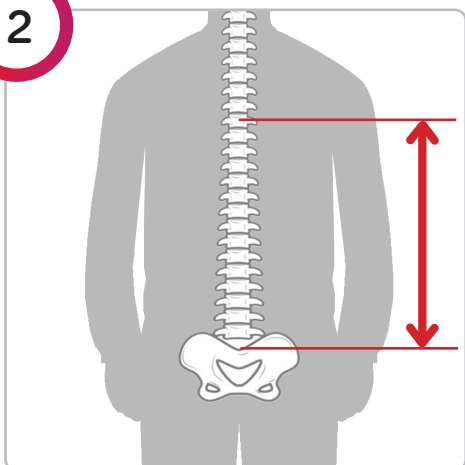

1

**MEASURE WIDTH ACROSS BACK SURFACE**  
SIMPLY MEASURE ACROSS THE BACK BETWEEN AXILLAE

USER BACK WIDTH	ZYGO WIDTH
8"-10"	10"
10"-12"	12"
12"-14"	14"
14"-16"	16"
16"-18"	18"
18"-20"	20"

2

**MEASURE FOR BACK SUPPORT HEIGHT**

SIMPLY MEASURE FROM THE DESIRED  
FINISH HEIGHT TO 1" BELOW PSIS

3

**CHOOSE CONTOUR**

**ACTIVE**

**DEEP**

ACTIVE LO

DEEP LO

ACTIVE MID

DEEP MID

**SIZING TABLE - ACTIVE LO**

ZYGO SIZE	OUTER WIDTH	HEIGHT	DEPTH	LATERAL HEIGHT
12" X 7"	10.7"	7.8"	2"	7"
14" X 8"	12.7"	8.6"	2.3"	7.5"
16" X 9"	14.7"	9.8"	2.6"	8.4"
18" X 9"	16.7"	10.3"	2.8"	8.9"
20" X 11"	18.7"	11.5"	3.3"	9.9"

**SIZING TABLE - DEEP LO**

ZYGO SIZE	OUTER WIDTH	INNER WIDTH	HEIGHT	DEPTH	LATERAL HEIGHT
12" X 7"	10.5"	8.5"	7"	3.5"	6.2"
14" X 8"	12.5"	10.5"	8.2"	4.5"	7.4"
16" X 9"	14.7"	12.5"	8.8"	5.8"	7.8"
18" X 9"	16.7"	14.5"	9.4"	6.3"	8"
20" X 11"	18.7"	16.5"	10.6"	6.3"	8.5"