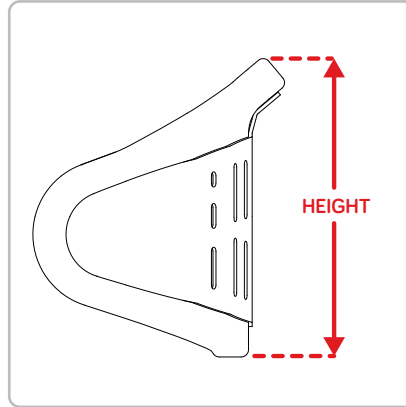

DEEP MID

**SIZING TABLE - ACTIVE LO**

ZYGO SIZE	OUTER WIDTH	HEIGHT	DEPTH	LATERAL HEIGHT
12" X 7"	10.7"	7.8"	2"	7"
14" X 8"	12.7"	8.6"	2.3"	7.5"
16" X 9"	14.7"	9.8"	2.6"	8.4"
18" X 9"	16.7"	10.3"	2.8"	8.9"
20" X 11"	18.7"	11.5"	3.3"	9.9"

**SIZING TABLE - ACTIVE MID**

ZYGO SIZE	OUTER WIDTH	INNER WIDTH	HEIGHT	DEPTH	LATERAL HEIGHT	LATERAL POSITION
10" X 9"	8.8"	N/A	9"	1.4"	4.3"	2.3"
10" X 11"	8.8"	N/A	11"	1.4"	4"	2.8"
12" X 10"	10.7"	N/A	10"	1.8"	4.8"	2.5"
12" X 12"	10.7"	N/A	11.5"	1.8"	4.9"	3.1"
12" X 13"	10.7"	N/A	12.5"	1.8"	5.3"	3.1"
14" X 13"	13.5"	N/A	13"	2.2"	6.6"	2.9"
14" X 15"	13.5"	N/A	15"	2.2"	6.1"	3.6"
14" X 16"	13.5"	N/A	16"	2.2"	6.1"	3.8"
16" X 14"	15.3"	N/A	14"	2.6"	7"	3.1"
16" X 16"	15.3"	N/A	16"	2.6"	6.3"	3.6"
16" X 17"	15.3"	N/A	17"	2.6"	7.2"	3.4"
18" X 15"	17.2"	N/A	14.5"	2.9"	7"	3.3"
18" X 17"	17.2"	N/A	16.5"	2.9"	6.6"	3.6"
18" X 18"	17.2"	N/A	18"	2.9"	6.6"	4.4"
20" X 15"	19"	N/A	15"	3.3"	7.4"	3.5"
20" X 18"	19"	N/A	17.5"	3.3"	6.7"	4.2"

**SIZING TABLE - DEEP LO**

ZYGO SIZE	OUTER WIDTH	INNER WIDTH	HEIGHT	DEPTH	LATERAL HEIGHT
12" X 7"	10.5"	8.5"	7"	3.5"	6.2"
14" X 8"	12.5"	10.5"	8.2"	4.5"	7.4"
16" X 9"	14.7"	12.5"	8.8"	5.8"	7.8"
18" X 9"	16.7"	14.5"	9.4"	6.3"	8"
20" X 11"	18.7"	16.5"	10.6"	6.3"	8.5"

**SIZING TABLE - DEEP MID**

ZYGO SIZE	OUTER WIDTH	INNER WIDTH	HEIGHT	DEPTH	LATERAL HEIGHT	LATERAL POSITION
10" X 9"	8.8"	6.8"	9"	2.5"	4.3"	2.3"
10" X 11"	8.8"	6.8"	11"	2.5"	4"	2.8"
12" X 10"	10.8"	8.8"	10"	3"	4.8"	2.5"
12" X 12"	10.8"	8.8"	11.5"	3"	4.9"	3.1"
12" X 13"	11"	9"	12.5"	3.8"	5.3"	3.1"
14" X 13"	12.9"	10.5"	13"	3.6"	6.6"	2.9"
14" X 15"	12.9"	10.5"	15"	3.6"	6.1"	3.6"
14" X 16"	13.5"	11.2"	16"	4.7"	6.1"	3.8"
16" X 14"	15.1"	12.8"	14"	5.2"	7"	3.1"
16" X 16"	15.1"	12.8"	16"	5.2"	6.3"	3.6"
16" X 17"	15.2"	12.9"	17"	6"	7.2"	3.4"
18" X 15"	17"	14.7"	14.5"	5.7"	7"	3.3"
18" X 17"	17"	14.7"	16.5"	5.7"	6.6"	3.6"
18" X 18"	17.3"	14.9"	18"	6"	6.6"	4.4"
20" X 15"	19"	16.7"	15"	6.3"	7.4"	3.5"
20" X 18"	19"	16.7"	17.5"	6.3"	6.7"	4.2"