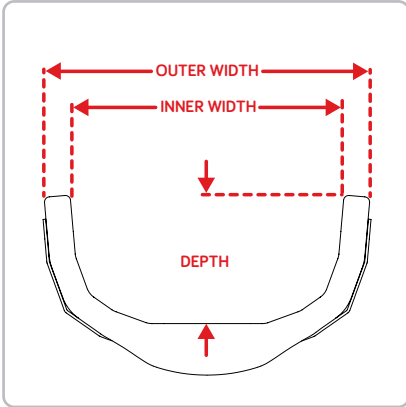

DEEP MID

**SIZING TABLE - ACTIVE LO**

ZYGO SIZE	OUTER WIDTH	HEIGHT	DEPTH	LATERAL HEIGHT
12" X 7"	10.7"	7.8"	2"	7"
14" X 8"	12.7"	8.6"	2.3"	7.5"
16" X 9"	14.7"	9.8"	2.6"	8.4"
18" X 9"	16.7"	10.3"	2.8"	8.9"
20" X 11"	18.7"	11.5"	3.3"	9.9"

**SIZING TABLE - ACTIVE MID**

ZYGO SIZE	OUTER WIDTH	INNER WIDTH	HEIGHT	DEPTH	LATERAL HEIGHT	LATERAL POSITION
10" X 9"	8.8"	N/A	9"	1.4"	4.3"	2.3"
10" X 11"	8.8"	N/A	11"	1.4"	4"	2.8"
12" X 10"	10.7"	N/A	10"	1.8"	4.8"	2.5"
12" X 12"	10.7"	N/A	11.5"	1.8"	4.9"	3.1"
12" X 13"	10.7"	N/A	12.5"	1.8"	5.3"	3.1"
14" X 13"	13.5"	N/A	13"	2.2"	6.6"	2.9"
14" X 15"	13.5"	N/A	15"	2.2"	6.1"	3.6"
14" X 16"	13.5"	N/A	16"	2.2"	6.1"	3.8"
16" X 14"	15.3"	N/A	14"	2.6"	7"	3.1"
16" X 16"	15.3"	N/A	16"	2.6"	6.3"	3.6"
16" X 17"	15.3"	N/A	17"	2.6"	7.2"	3.4"
18" X 15"	17.2"	N/A	14.5"	2.9"	7"	3.3"
18" X 17"	17.2"	N/A	16.5"	2.9"	6.6"	3.6"
18" X 18"	17.2"	N/A	18"	2.9"	6.6"	4.4"
20" X 15"	19"	N/A	15"	3.3"	7.4"	3.5"
20" X 18"	19"	N/A	17.5"	3.3"	6.7"	4.2"

**SIZING TABLE - DEEP LO**

ZYGO SIZE	OUTER WIDTH	INNER WIDTH	HEIGHT	DEPTH	LATERAL HEIGHT
12" X 7"	10.5"	8.5"	7"	3.5"	6.2"
14" X 8"	12.5"	10.5"	8.2"	4.5"	7.4"
16" X 9"	14.7"	12.5"	8.8"	5.8"	7.8"
18" X 9"	16.7"	14.5"	9.4"	6.3"	8"
20" X 11"	18.7"	16.5"	10.6"	6.3"	8.5"

**SIZING TABLE - DEEP MID**

ZYGO SIZE	OUTER WIDTH	INNER WIDTH	HEIGHT	DEPTH	LATERAL HEIGHT	LATERAL POSITION
10" X 9"	8.8"	6.8"	9"	2.5"	4.3"	2.3"
10" X 11"	8.8"	6.8"	11"	2.5"	4"	2.8"
12" X 10"	10.8"	8.8"	10"	3"	4.8"	2.5"
12" X 12"	10.8"	8.8"	11.5"	3"	4.9"	3.1"
12" X 13"	11"	9"	12.5"	3.8"	5.3"	3.1"
14" X 13"	12.9"	10.5"	13"	3.6"	6.6"	2.9"
14" X 15"	12.9"	10.5"	15"	3.6"	6.1"	3.6"
14" X 16"	13.5"	11.2"	16"	4.7"	6.1"	3.8"
16" X 14"	15.1"	12.8"	14"	5.2"	7"	3.1"
16" X 16"	15.1"	12.8"	16"	5.2"	6.3"	3.6"
16" X 17"	15.2"	12.9"	17"	6"	7.2"	3.4"
18" X 15"	17"	14.7"	14.5"	5.7"	7"	3.3"
18" X 17"	17"	14.7"	16.5"	5.7"	6.6"	3.6"
18" X 18"	17.3"	14.9"	18"	6"	6.6"	4.4"
20" X 15"	19"	16.7"	15"	6.3"	7.4"	3.5"
20" X 18"	19"	16.7"	17.5"	6.3"	6.7"	4.2"